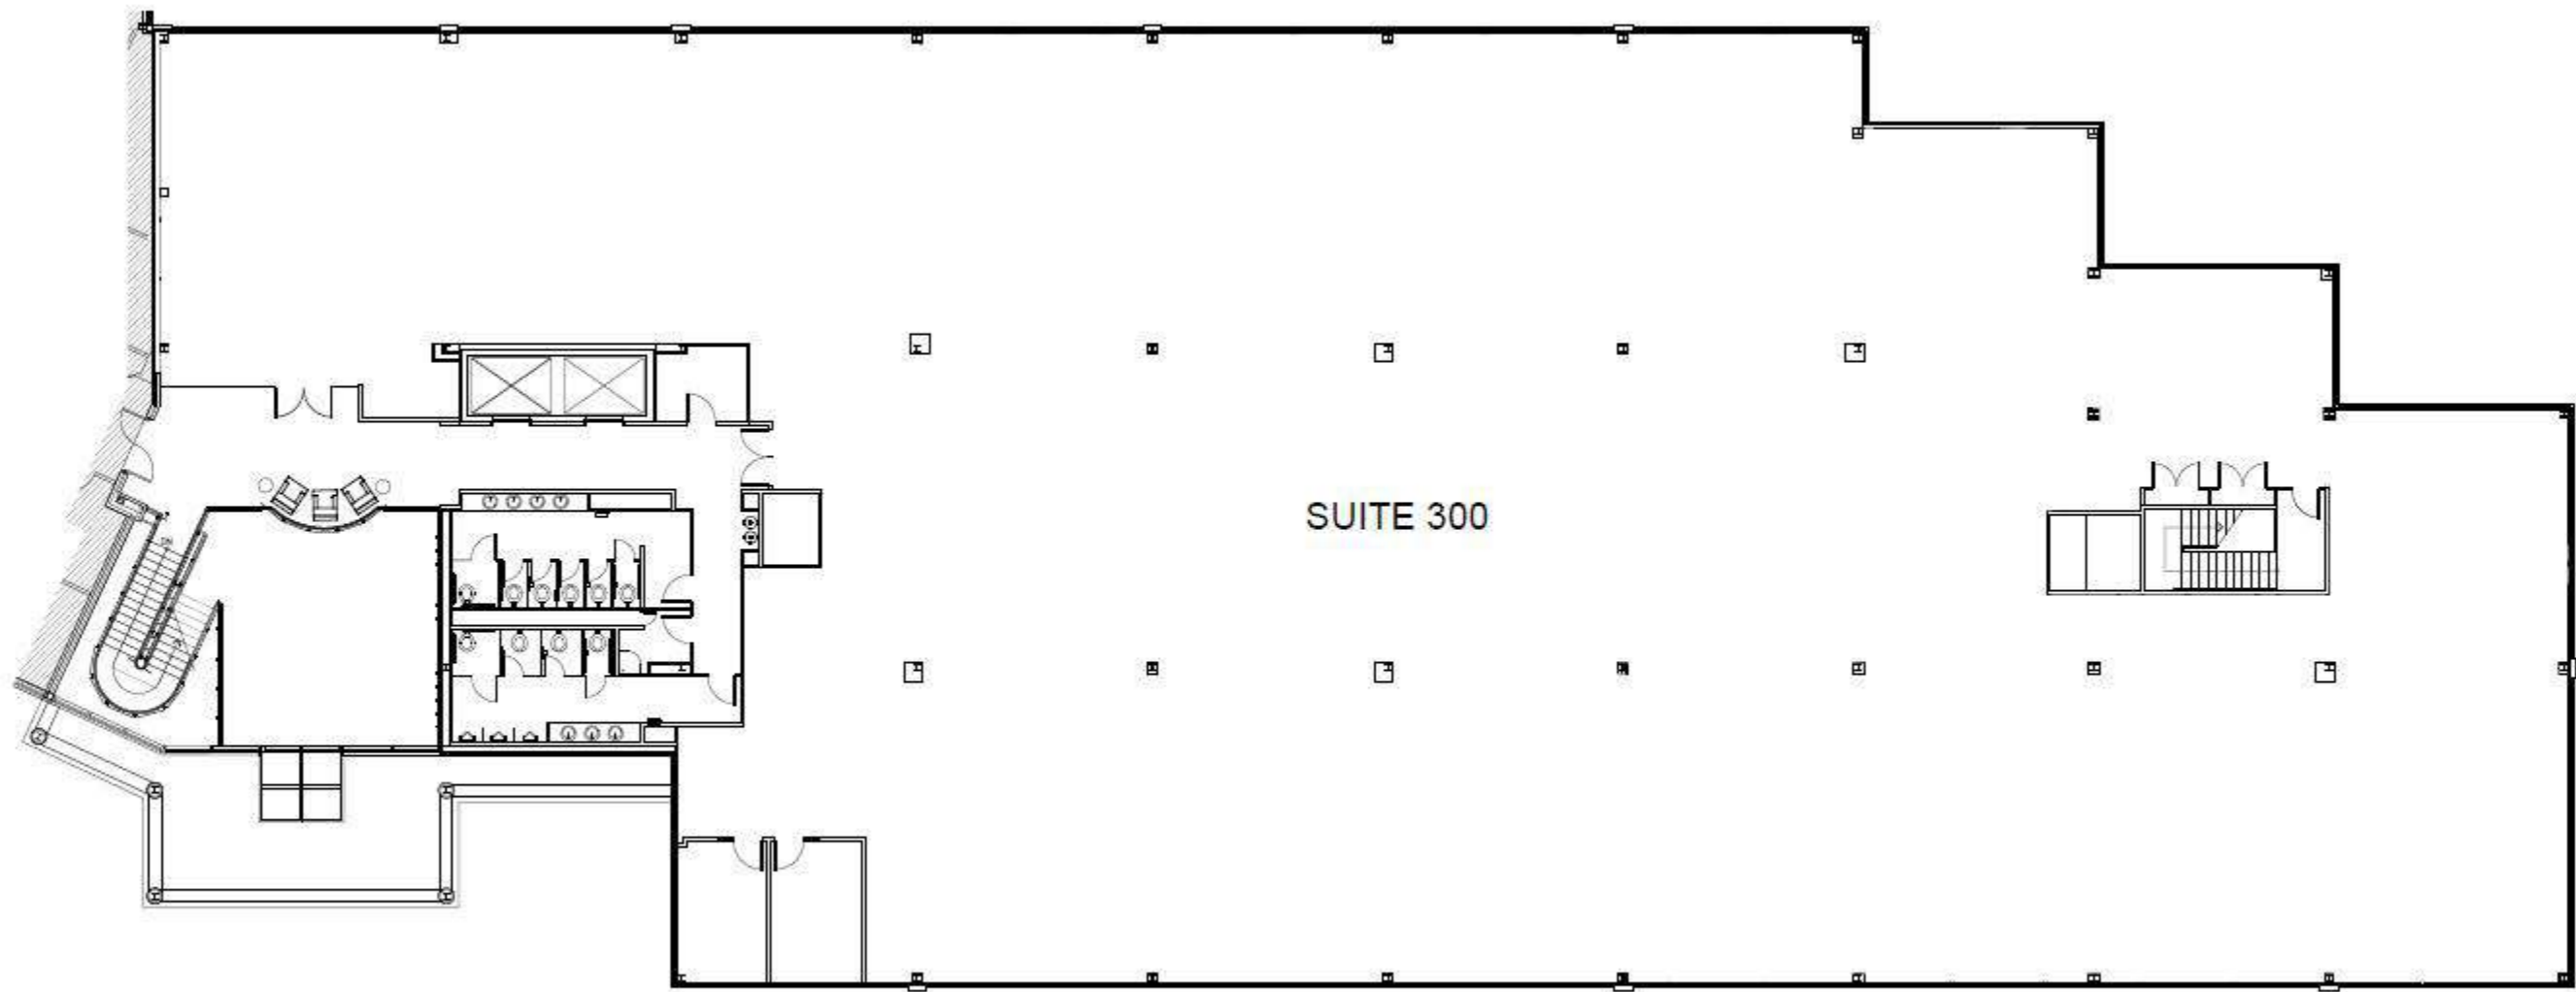

1475 DUNWOODY DRIVE - THIRD FLOOR 'A' WING
 SUITE 300 - 23,306 RSF

TRADITIONAL CREATIVE TEST FIT

- PRIVATE OFFICES - 25
- PANTRY / COPY AREAS - 3
- WORKSTATIONS - 90
- CONFERENCING / COLLABORATIVE AREAS - 14

SUITE 300