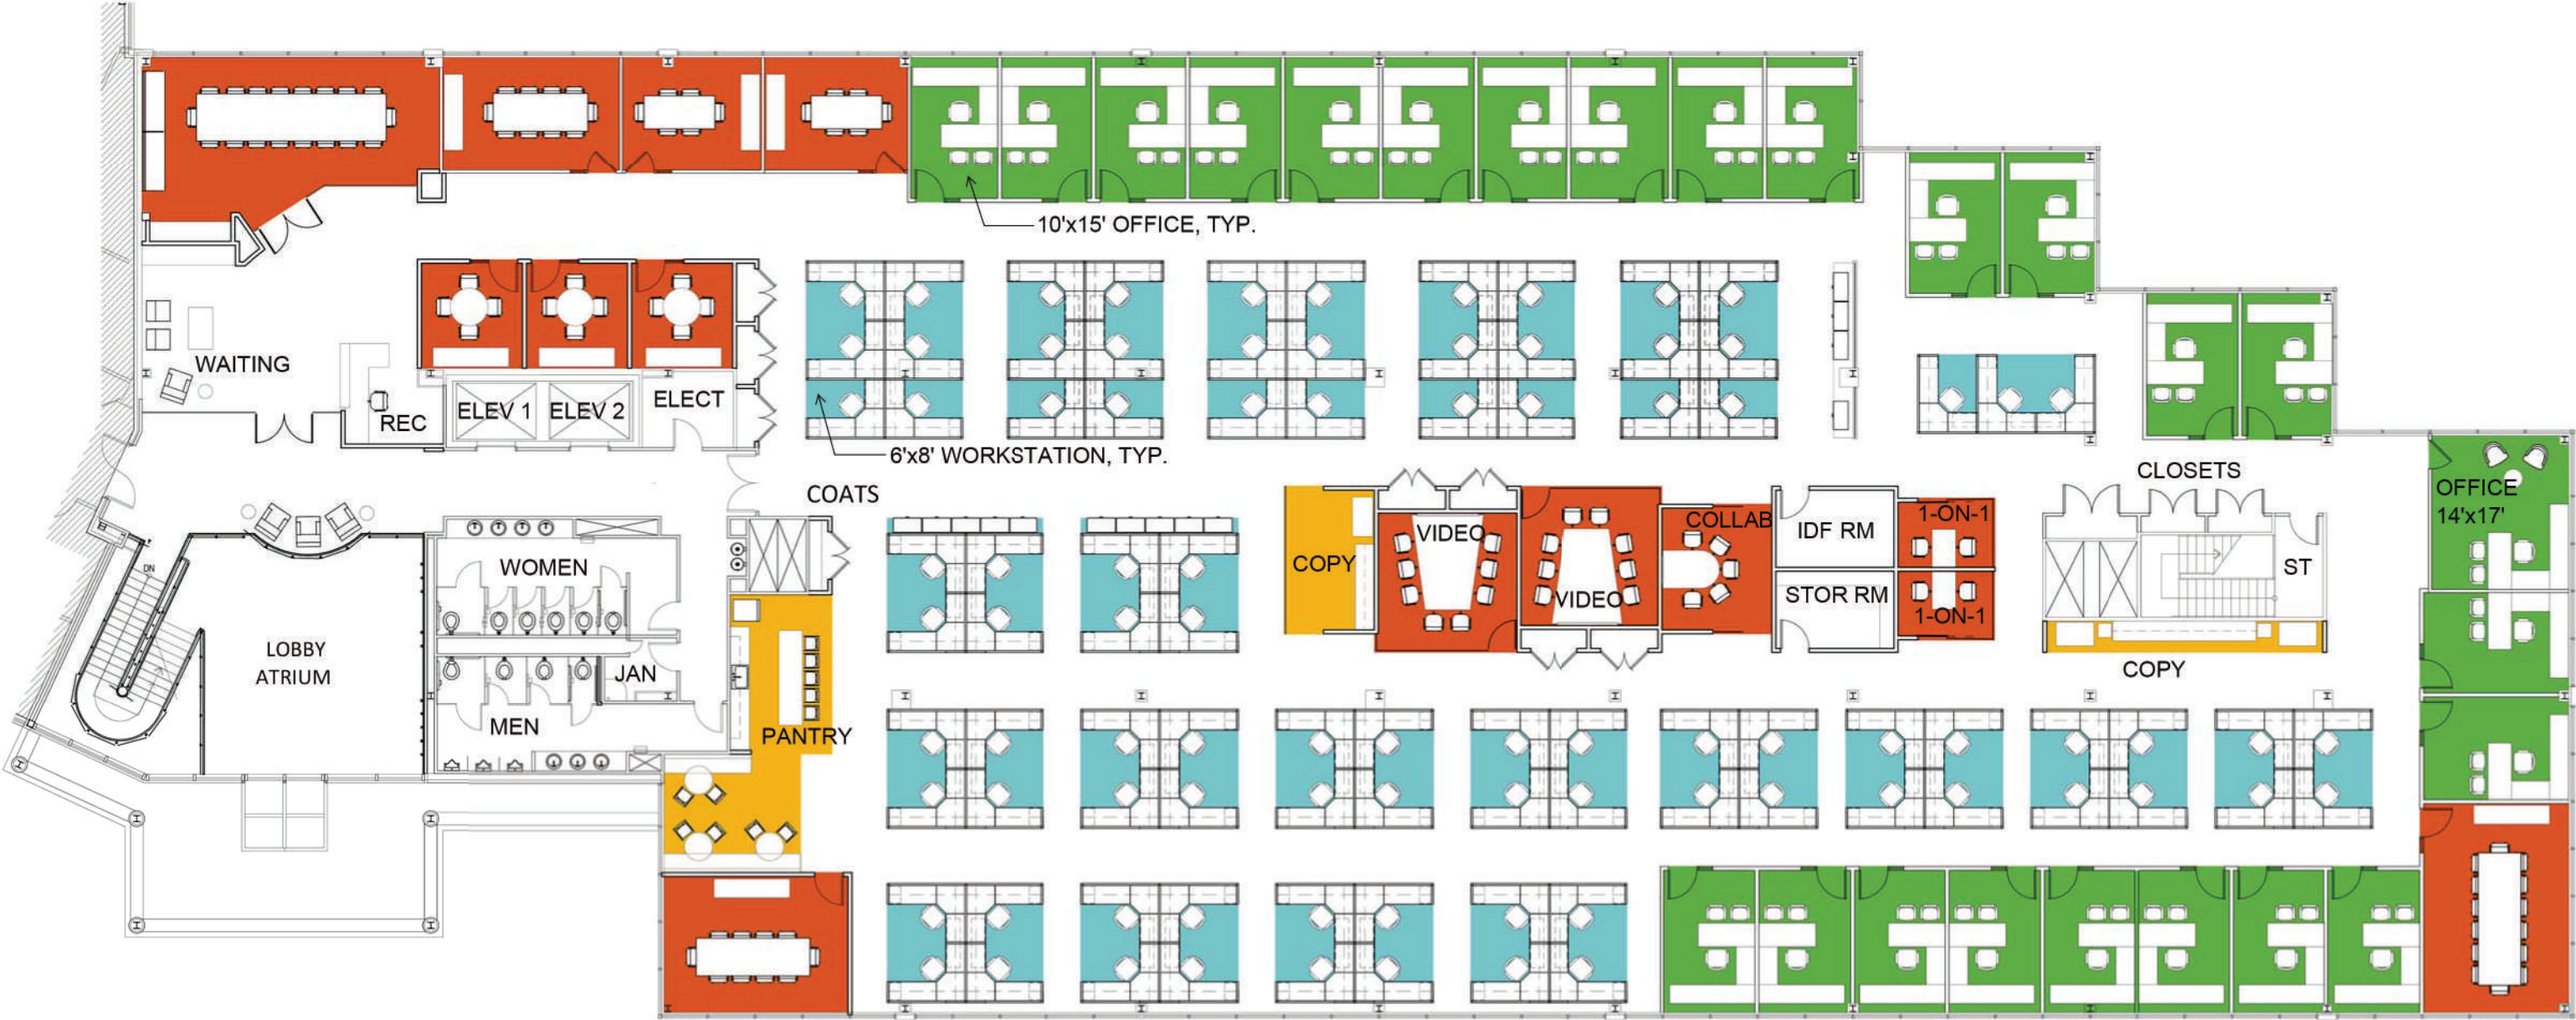

1475 DUNWOODY DRIVE - THIRD FLOOR 'A' WING
 SUITE 300 - 23,306 RSF

TRADITIONAL CREATIVE TEST FIT

- PRIVATE OFFICES - 25
- PANTRY / COPY AREAS - 3
- WORKSTATIONS - 90
- CONFERENCING / COLLABORATIVE AREAS - 14

SUITE 300